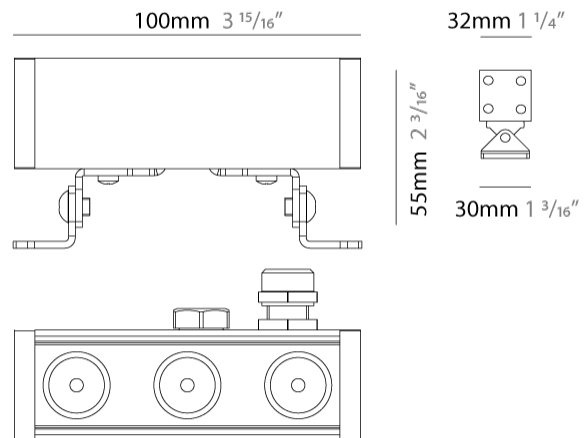

1. To build a product code in our configurator select the specify button on the base model # product page
2. To build a manual product code on this datasheet choose from the options listed below in blue font and add the suffix to the base model #

GENERAL

Series: Mini Corniche

Brand: Platek

Division: Exterior

Mounting Type: Surface

Mounting Location: Wall

Subcategory: Wallwash

PHYSICAL

Shape: Rectangle

Length (mm): 100

Length (in): 3 ¹⁵/₁₆

Width (mm): 32

Width (in): 1 ¹/₄

Height (mm): 32

Height (in): 1 ¹/₄

Extension (mm): 55

Extension (in): 2 ³/₁₆

Light Distribution: Adjustable / Direct

Weight (kg): 1.2

Weight (lbs): 2.6

Screws: A4 stainless steel

Diffuser: Clear tempered glass

Gasket: Gore-Tex valve to prevent condensation inside the fitting.

Fixture Finish: [BLK](#) / [WHI](#) / [GRY](#) / [COR](#) / [ANT](#) / [BRZ](#)

Fixture Material: Extruded Aluminum

ELECTRICAL

Lamp Type: LED

Total Output Wattage (W): 6

Dimming: Bluetooth technology or DMX

Control Gear: DMX

Driver Included: No

Driver Location: Remote

Driver Type: Constant Current - Universal

Driver Class: Class 2

Input Voltage (V): 120 - 277

Constant Current (MA): 500

LED

Number of LEDs: 4

Color Temperature (°K): RGBW

CRI: >80 CRI

Lamp Life (hrs): 60000

Special LEDs offerings: RGBW

OPTICAL

Optic°: [26](#) / [40](#) / [ELL](#)

RATINGS AND CERTIFICATIONS

Certified By: Certified for North American Standards

IP rating: IP65

IK Rating: IK07

Bug Rating: B1 U0 G0