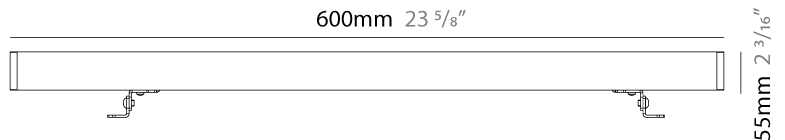

1. To build a product code in our configurator select the specify button on the base model # product page
2. To build a manual product code on this datasheet choose from the options listed below in blue font and add the suffix to the base model #

GENERAL

Series: Mini Corniche
Brand: Platek
Division: Exterior
Mounting Type: Surface
Mounting Location: Wall
Subcategory: Wallwash

PHYSICAL

Shape: Rectangle
Length (mm): 600
Length (in): 23 ⁵/₈"
Width (mm): 32
Width (in): 1 ¹/₄"
Height (mm): 32
Height (in): 1 ³/₁₆"
Extension (mm): 55
Extension (in): 2 ³/₁₆"
Light Distribution: Adjustable / Direct
Weight (kg): 1.8
Weight (lbs): 4.0
Screws: A4 stainless steel
Diffuser: Clear tempered glass
Gasket: Gore-Tex valve to prevent condensation inside the fitting.
Fixture Finish: BLK / WHI / GRY / COR / ANT / BRZ
Fixture Material: Extruded Aluminum

ELECTRICAL

Lamp Type: LED
Total Output Wattage (W): 23
Dimming: Bluetooth technology or DMX
Control Gear: DMX
Driver Included: No
Driver Location: Remote
Driver Type: Constant Current - Universal
Driver Class: Class 2
Input Voltage (V): 120 - 277
Constant Current (MA): 500

LED

Number of LEDs: 16
Color Temperature (°K): RGBW
CRI: >80 CRI
Lamp Life (hrs): 60000
Special LEDs offerings: RGBW

OPTICAL

Optic°: 26 / 40 / ELL

RATINGS AND CERTIFICATIONS

Certified By: Certified for North American Standards
IP rating: IP65
IK Rating: IK07
Bug Rating: B1 U0 G0

PROJECT
TYPE
SPECIFIER
QUANTITY
DATE

32mm 1 ¹/₄ "

30mm 1 ³/₁₆ "